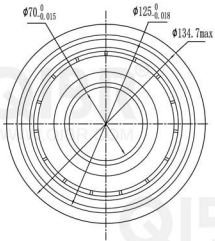

QIBR®
WWW.QIBR.COM

QIBR®
WWW.QIBR.COM

QIBR®
WWW.QIBR.COM

QIBR®
BEARINGS

LUOYANG QIBR BEARING CO., LTD
<http://www.QIBR.com>

Deep Groove Ball Bearing

PART
NUMBER 6214NR