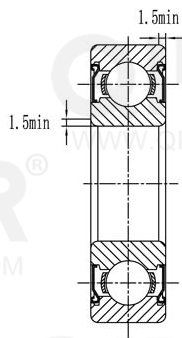

QIBR®
WWW.QIBR.COM

QIBR®
WWW.QIBR.COM

QIBR®
WWW.QIBR.COM

QIBR®
WWW.QIBR.COM

QIBR®
BEARINGS

LUOYANG QIBR BEARING CO., LTD
<http://www.QIBR.com>

Deep Groove Ball Bearing

PART
NUMBER 6213ZZ