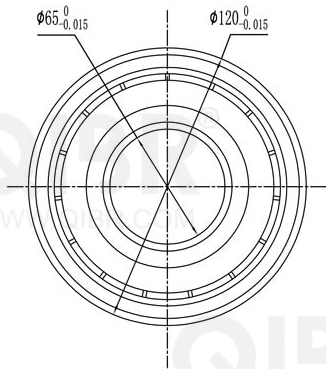

QIBR®
WWW.QIBR.COM

QIBR®
WWW.QIBR.COM

QIBR®
WWW.QIBR.COM

QIBR®
WWW.QIBR.COM

QIBR®
BEARINGS

LUOYANG QIBR BEARING CO., LTD
<http://www.QIBR.com>

Deep Groove Ball Bearing

PART
NUMBER 6213ZZ