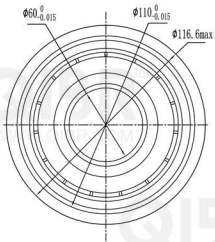

QIBR®
WWW.QIBR.COM

QIBR
WWW.QIBR.COM

QIBR
WWW.QIBR.COM

QIBR® LUOYANG QIBR BEARING CO., LTD
BEARINGS <http://www.QIBR.com>

Deep Groove Ball Bearing	PART NUMBER 6212NR
--------------------------	--------------------