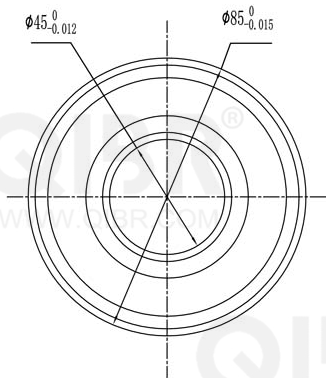

QIBR®
WWW.QIBR.COM

QIBR®
WWW.QIBR.COM

QIBR®
WWW.QIBR.COM

QIBR®
BEARINGS

LUOYANG QIBR BEARING CO., LTD
<http://www.QIBR.com>

Deep Groove Ball Bearing

PART
NUMBER 6209 2RS