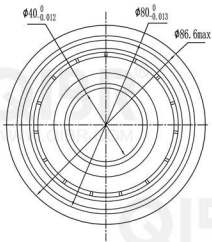

QIBR®
WWW.QIBR.COM

QIBR®
WWW.QIBR.COM

QIBR®
WWW.QIBR.COM

WWW.QIBR.COM

QIBR®
BEARINGS

LUOYANG QIBR BEARING CO., LTD
<http://www.QIBR.com>

Deep Groove Ball Bearing

PART
NUMBER 6208NR