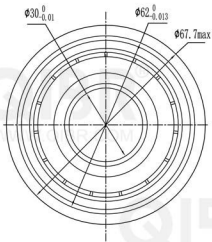

QIBR®  
WWW.QIBR.COM

QIBR®  
WWW.QIBR.COM

QIBR®  
WWW.QIBR.COM

WWW.QIBR.COM

QIBR®  
BEARINGS

LUOYANG QIBR BEARING CO., LTD  
<http://www.QIBR.com>

Deep Groove Ball Bearing

PART  
NUMBER 6206NR