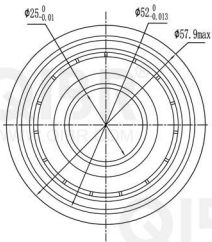

QIBR®
WWW.QIBR.COM

QIBR
WWW.QIBR.COM

QIBR
WWW.QIBR.COM

QIBR® LUOYANG QIBR BEARING CO., LTD
BEARINGS <http://www.QIBR.com>

Deep Groove Ball Bearing

PART NUMBER 6205NR