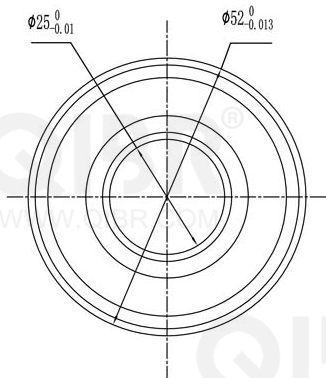

QIBR®  
WWW.QIBR.COM

QIBR®  
WWW.QIBR.COM

QIBR®  
WWW.QIBR.COM

QIBR®  
BEARINGS

LUOYANG QIBR BEARING CO., LTD  
<http://www.QIBR.com>

Deep Groove Ball Bearing

PART  
NUMBER 6205 2RS