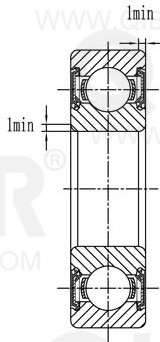

QIBR®
WWW.QIBR.COM

QIBR®
WWW.QIBR.COM

QIBR®
WWW.QIBR.COM

QIBR®
WWW.QIBR.COM

QIBR®
WWW.QIBR.COM

QIBR®
WWW.QIBR.COM

QIBR®
BEARINGS

LUOYANG QIBR BEARING CO., LTD
<http://www.QIBR.com>

Deep Groove Ball Bearing

PART
NUMBER 6204 2RS