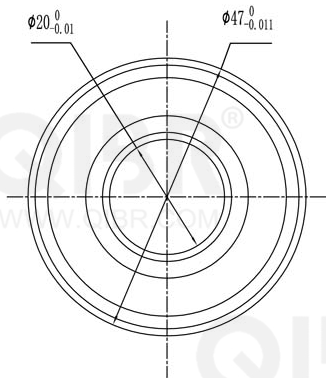

QIBR®
WWW.QIBR.COM

QIBR®
WWW.QIBR.COM

QIBR®
WWW.QIBR.COM

QIBR®
WWW.QIBR.COM

QIBR®
WWW.QIBR.COM

QIBR®
WWW.QIBR.COM

QIBR®
BEARINGS

LUOYANG QIBR BEARING CO., LTD
<http://www.QIBR.com>

Deep Groove Ball Bearing

PART
NUMBER 6204 2RS