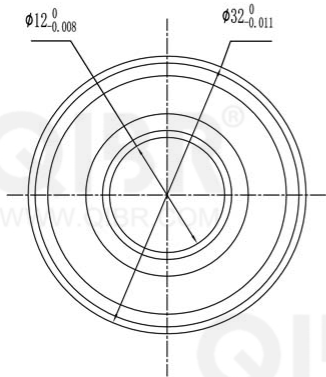

QIBR®
WWW.QIBR.COM

QIBR®
WWW.QIBR.COM

QIBR®
WWW.QIBR.COM

QIBR®
WWW.QIBR.COM

QIBR®
BEARINGS

LUOYANG QIBR BEARING CO., LTD
<http://www.QIBR.com>

Deep Groove Ball Bearing

PART NUMBER
6201 2RS