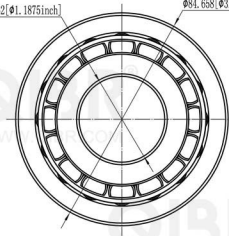

QIBR®
WWW.QIBR.COM

QIBR
WWW.QIBR.COM

Ø30.162 [Ø1.1875inch]

Ø84.658 [Ø3.333inch]

22.403 [0.8820inch]

7.938 [0.3125inch]

4.762 [0.1875inch]

Ø90.000 [Ø3.1496inch]

17.826 [0.7018inch]

WWW.QIBR.COM

QIBR®
BEARINGS

LUOYANG QIBR BEARING CO., LTD

<http://www.QIBR.com>

TAPERED ROLLER
BEARING

PART
NUMBER Q334-332-B