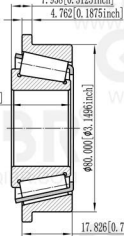

QIBR®
WWW.QIBR.COM

QIBR
WWW.QIBR.COM

Ø30.162 [Ø1.1875inch]

Ø84.658 [Ø3.333inch]

22.403 [0.8820inch]

7.938 [0.3125inch]

4.762 [0.1875inch]

Ø90.000 [Ø3.1496inch]

17.826 [0.7018inch]

WWW.QIBR.COM

QIBR®
BEARINGS

LUOYANG QIBR BEARING CO., LTD

<http://www.QIBR.com>

TAPERED ROLLER
BEARING

PART
NUMBER Q334-332-B