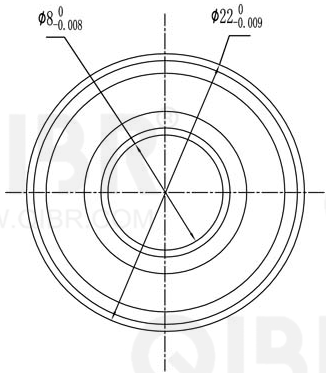

QIBR®
WWW.QIBR.COM

QIBR®
WWW.QIBR.COM

QIBR®
WWW.QIBR.COM

QIBR®
BEARINGS

LUOYANG QIBR BEARING CO., LTD
<http://www.QIBR.com>

Deep Groove Ball Bearing

PART NUMBER
608 2RS