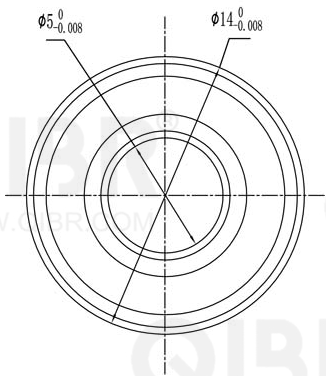

QIBR®  
WWW.QIBR.COM

QIBR®  
WWW.QIBR.COM

**QIBR®**  
BEARINGS

LUOYANG QIBR BEARING CO., LTD  
<http://www.QIBR.com>

Deep Groove Ball Bearing

PART NUMBER  
605 2RS