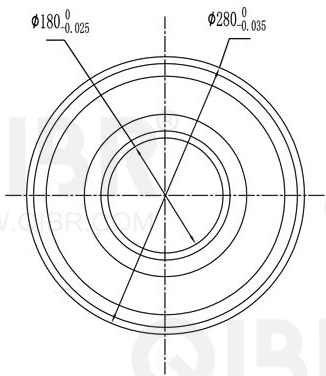

QIBR®
WWW.QIBR.COM

QIBR®
WWW.QIBR.COM

QIBR®
BEARINGS

LUOYANG QIBR BEARING CO., LTD
<http://www.QIBR.com>

Deep Groove Ball Bearing

PART NUMBER
6036 2RS