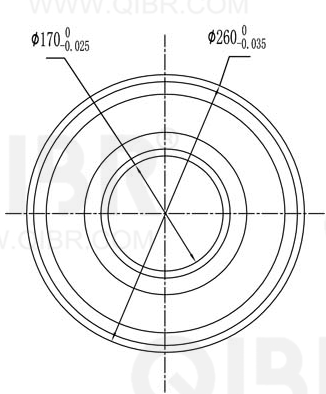

QIBR®
WWW.QIBR.COM

QIBR®
WWW.QIBR.COM

QIBR®
WWW.QIBR.COM

QIBR®
BEARINGS

LUOYANG QIBR BEARING CO., LTD
<http://www.QIBR.com>

Deep Groove Ball Bearing

PART NUMBER
6034 2RS