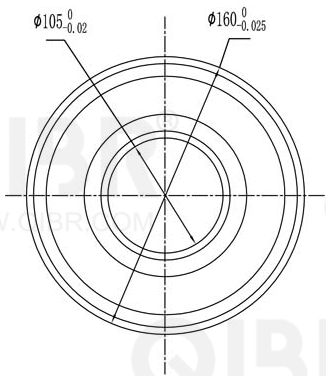

QIBR®
WWW.QIBR.COM

QIBR®
WWW.QIBR.COM

QIBR®
BEARINGS

LUOYANG QIBR BEARING CO., LTD
<http://www.QIBR.com>

Deep Groove Ball Bearing

PART NUMBER
6021 2RS