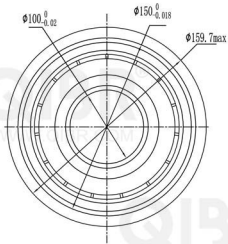

QIBR®
WWW.QIBR.COM

QIBR®
WWW.QIBR.COM

QIBR®
BEARINGS

LUOYANG QIBR BEARING CO., LTD
<http://www.QIBR.com>

Deep Groove Ball Bearing

PART NUMBER
6020NR