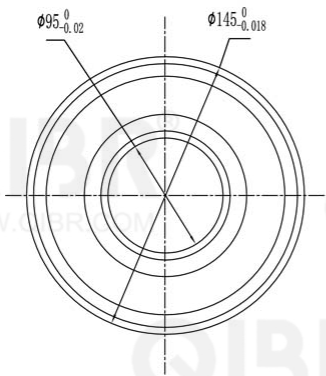

QIBR®
WWW.QIBR.COM

QIBR®
WWW.QIBR.COM

QIBR®
WWW.QIBR.COM

QIBR®
BEARINGS

LUOYANG QIBR BEARING CO., LTD
<http://www.QIBR.com>

Deep Groove Ball Bearing

PART NUMBER
6019 2RS