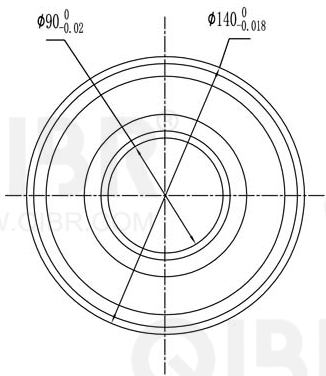

QIBR®
WWW.QIBR.COM

QIBR®
WWW.QIBR.COM

QIBR®
BEARINGS

LUOYANG QIBR BEARING CO., LTD
<http://www.QIBR.com>

Deep Groove Ball Bearing

PART NUMBER
6018 2RS