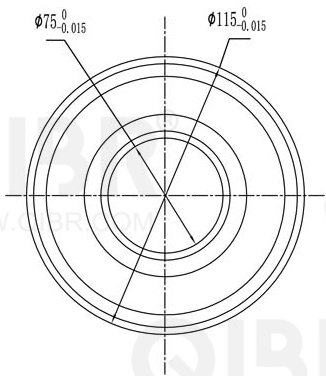

QIBR®
WWW.QIBR.COM

QIBR®
WWW.QIBR.COM

QIBR®
BEARINGS

LUOYANG QIBR BEARING CO., LTD
<http://www.QIBR.com>

Deep Groove Ball Bearing

PART NUMBER
6015 2RS