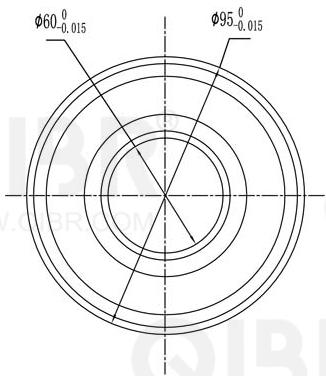

QIBR®
WWW.QIBR.COM

QIBR®
WWW.QIBR.COM

QIBR®
BEARINGS

LUOYANG QIBR BEARING CO., LTD
<http://www.QIBR.com>

Deep Groove Ball Bearing

PART NUMBER
6012 2RS