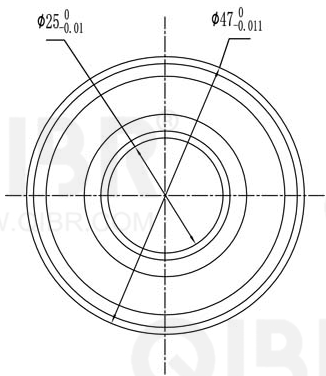

QIBR®
WWW.QIBR.COM

QIBR®
WWW.QIBR.COM

QIBR®
BEARINGS

LUOYANG QIBR BEARING CO., LTD
<http://www.QIBR.com>

Deep Groove Ball Bearing

PART NUMBER
6005 2RS