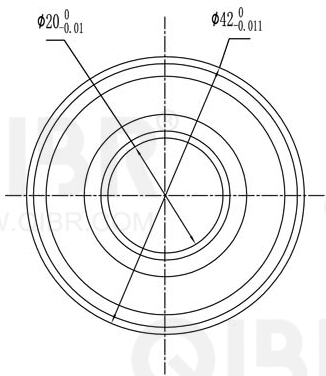

QIBR®  
WWW.QIBR.COM

QIBR®  
WWW.QIBR.COM

**QIBR®**  
BEARINGS

LUOYANG QIBR BEARING CO., LTD  
<http://www.QIBR.com>

Deep Groove Ball Bearing

PART NUMBER  
6004 2RS