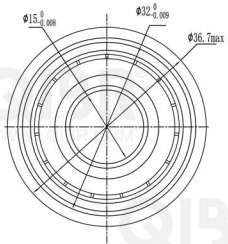

QIBR®
WWW.QIBR.COM

QIBR®
WWW.QIBR.COM

QIBR®
WWW.QIBR.COM

QIBR®
BEARINGS

LUOYANG QIBR BEARING CO., LTD
<http://www.QIBR.com>

Deep Groove Ball Bearing

PART NUMBER
6002NR