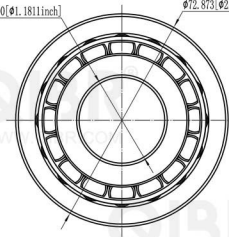

QIBR®
WWW.QIBR.COM

QIBR®
WWW.QIBR.COM

φ30.000 [φ1.1811inch]

φ72.873 [φ2.8690inch]

19.202 [0.7560inch]

7.932 [0.3123inch]
3.962 [0.1560inch]

φ99.012 [φ2.7170inch]

15.875 [0.6250inch]

WWW.QIBR.COM

QIBR®
BEARINGS

LUOYANG QIBR BEARING CO., LTD
<http://www.QIBR.com>

TAPERED ROLLER
BEARING

PART
NUMBER Q14118-14276-B