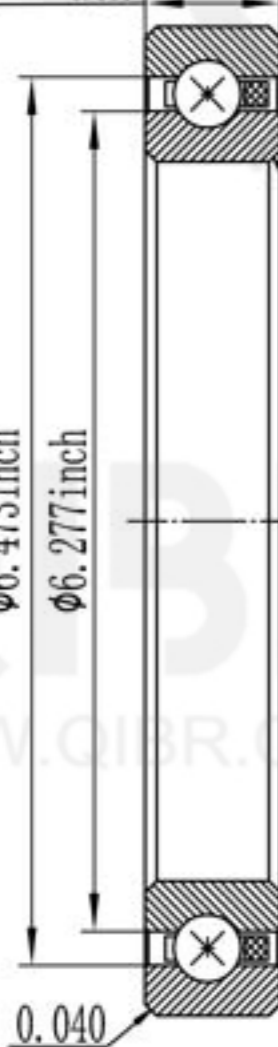

0.375inch $\begin{matrix} +0.000 \\ -0.005 \end{matrix}$

$\phi 6.473$ inch

$\phi 6.277$ inch

0.040

0.040

$\phi 6.750$ inch $\begin{matrix} +0.0000 \\ -0.0010 \end{matrix}$

$\phi 6.000$ inch $\begin{matrix} +0.0000 \\ -0.0010 \end{matrix}$

QIBR[®]
BEARINGS

LUOYANG QIBR BEARING CO., LTD

<http://www.QIBR.com>

THIN SECTION
FOUR-POINT CONTACT
BALL BEARING

PART
NUMBER QSC060XPO