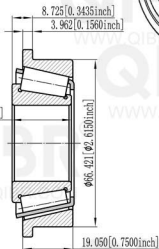

QIBR®  
WWW.QIBR.COM

QIBR®  
WWW.QIBR.COM

$\phi 29.367 [\phi 1.1562 \text{inch}]$

$\phi 70.282 [\phi 2.7670 \text{inch}]$

25.433 [1.0013inch]

8.725 [0.3435inch]

3.962 [0.1560inch]

$\phi 66.421 [\phi 2.6150 \text{inch}]$

19.050 [0.7500inch]

QIBR®  
BEARINGS

LUOYANG QIBR BEARING CO., LTD  
<http://www.QIBR.com>

TAPERED ROLLER  
BEARING

PART  
NUMBER  
Q2690-2631-B