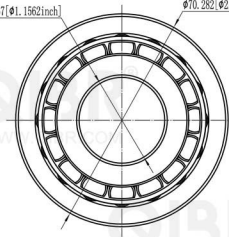

QIBR®  
WWW.QIBR.COM

QIBR®  
WWW.QIBR.COM

$\phi 29.367 [\phi 1.1562 \text{inch}]$

$\phi 70.282 [\phi 2.7670 \text{inch}]$

25.433 [1.0013inch]

8.725 [0.3435inch]

3.962 [0.1560inch]

$\phi 66.421 [\phi 2.6150 \text{inch}]$

19.050 [0.7500inch]

QIBR®  
BEARINGS

LUOYANG QIBR BEARING CO., LTD  
<http://www.QIBR.com>

TAPERED ROLLER  
BEARING

PART  
NUMBER  
Q2690-2631-B