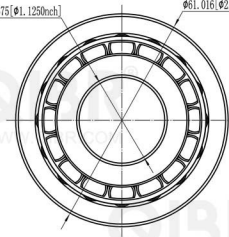

QIBR®  
WWW.QIBR.COM

QIBR®  
WWW.QIBR.COM

ø28.575 [ø1.1250inch]

ø61.016 [ø2.4022inch]

17.462 [0.6875inch]

7.938 [0.3215inch]  
3.970 [0.1563inch]

ø57.15 [ø2.2500inch]

13.495 [0.5313inch]

QIBR®  
BEARINGS

LUOYANG QIBR BEARING CO., LTD  
<http://www.QIBR.com>

TAPERED ROLLER  
BEARING

PART  
NUMBER Q15590-15520-B