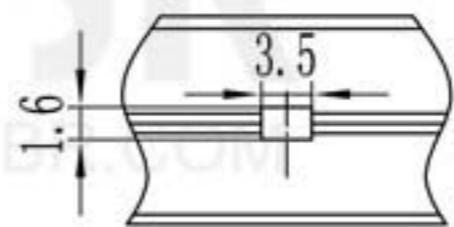

OIL HOLE DETAILS

| | | | |
|-------------------------------------|--|--|------------|
| QIBR[®] BEARINGS | | LUOYANG QIBR BEARING CO., LTD http://www.QIBR.com | |
| CROSS ROLLER BEARING | | PART NUMBER | QRE50025UU |