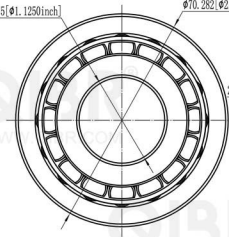

QIBR®
WWW.QIBR.COM

QIBR®
WWW.QIBR.COM

∅28.575 [∅1.1250inch]

∅70.282 [∅2.7670inch]

25.433 [1.0013inch]

QIBR®
BEARINGS

LUOYANG QIBR BEARING CO., LTD
<http://www.QIBR.com>

TAPERED ROLLER
BEARING

PART
NUMBER Q2689-2631-B