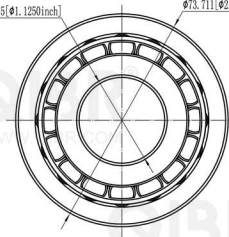

QIBR®  
WWW.QIBR.COM

WWW.QIBR.COM

∅28.575 [∅1.1250inch]

∅73.711 [∅2.9020inch]

25.357 [0.9983inch]

8.733 [0.3438inch]

3.962 [0.1560inch]

∅69.85 [∅2.7500inch]

19.050 [0.7500inch]

QIBR®  
BEARINGS

LUOYANG QIBR BEARING CO., LTD

<http://www.QIBR.com>

TAPERED ROLLER  
BEARING

PART  
NUMBER Q2578-2523-B