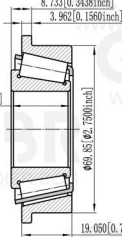

QIBR®  
WWW.QIBR.COM

WWW.QIBR.COM

∅28.575 [∅1.1250inch]

∅73.711 [∅2.9020inch]

25.357 [0.9983inch]

8.733 [0.3438inch]

3.962 [0.1560inch]

∅69.85 [∅2.7500inch]

19.050 [0.7500inch]

QIBR®  
BEARINGS

LUOYANG QIBR BEARING CO., LTD

<http://www.QIBR.com>

TAPERED ROLLER  
BEARING

PART  
NUMBER Q2578-2523-B