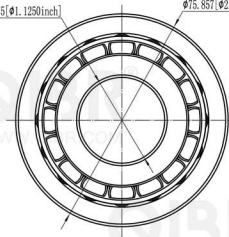

QIBR®
WWW.QIBR.COM

QIBR®
WWW.QIBR.COM

∅28.575 [∅1.1250inch]

∅75.857 [∅2.9865inch]

18.923 [0.7450inch]

7.087 [0.2790inch]
3.962 [0.1560inch]

∅72.000 [∅2.8346inch]

15.875 [0.6250inch]

WWW.QIBR.COM

QIBR®
BEARINGS

LUOYANG QIBR BEARING CO., LTD

<http://www.QIBR.com>

TAPERED ROLLER
BEARING

PART
NUMBER Q26112-26283-B