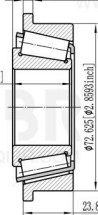

QIBR®
WWW.QIBR.COM

QIBR®
WWW.QIBR.COM

Ø28.575 [Ø1.1250inch]

Ø77.300 [Ø3.0433inch]

29.997 [1.1810inch]

11.112 [0.4375inch]
4.762 [0.1875inch]

Ø72.625 [Ø2.8593inch]

23.812 [0.9375inch]

QIBR®
BEARINGS

LUOYANG QIBR BEARING CO., LTD
<http://www.QIBR.com>

TAPERED ROLLER
BEARING

PART
NUMBER Q3198-3120-B