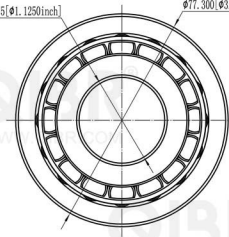

QIBR®
WWW.QIBR.COM

QIBR®
WWW.QIBR.COM

Ø28.575 [Ø1.1250inch]

Ø77.300 [Ø3.0433inch]

29.997 [1.1810inch]

11.112 [0.4375inch]
4.762 [0.1875inch]

Ø72.625 [Ø2.8593inch]

23.812 [0.9375inch]

QIBR®
BEARINGS

LUOYANG QIBR BEARING CO., LTD
<http://www.QIBR.com>

TAPERED ROLLER
BEARING

PART
NUMBER Q3198-3120-B