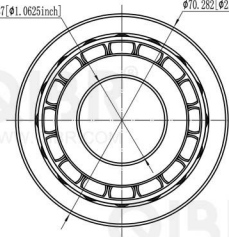

QIBR®  
WWW.QIBR.COM

QIBR®  
WWW.QIBR.COM

φ26.987 [φ1.0625inch]

φ70.282 [φ2.7670inch]

25.433 [1.0013inch]

8.725 [0.3435inch]  
3.962 [0.1560inch]

φ6.421 [φ2.6150inch]

19.050 [0.7500inch]

WWW.QIBR.COM

QIBR®  
BEARINGS

LUOYANG QIBR BEARING CO., LTD  
<http://www.QIBR.com>

TAPERED ROLLER  
BEARING

PART  
NUMBER Q2688-2631-B