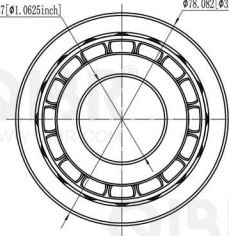

QIBR®  
WWW.QIBR.COM

QIBR®  
WWW.QIBR.COM

φ26.987 [φ1.0625inch]

φ78.082 [φ3.0741inch]

24.257 [0.9550inch]

12.700 [0.5000inch]  
5.555 [0.2187inch]

φ72.625 [φ2.8593inch]

17.462 [0.6875inch]

QIBR®  
BEARINGS

LUOYANG QIBR BEARING CO., LTD

<http://www.QIBR.com>

TAPERED ROLLER  
BEARING

PART  
NUMBER Q41106-41296-B