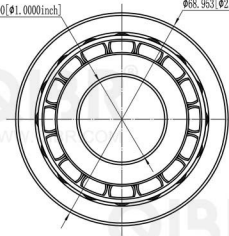

QIBR®
WWW.QIBR.COM

QIBR
WWW.QIBR.COM

∅25.400 [∅1.0000inch]

∅68.953 [∅2.7147inch]

21.463 [0.8450inch]

10.320 [0.4063inch]
3.970 [0.1563inch]

∅15.088 [∅2.5625inch]

15.875 [0.6250inch]

QIBR®
BEARINGS

LUOYANG QIBR BEARING CO., LTD

<http://www.QIBR.com>

TAPERED ROLLER
BEARING

PART
NUMBER Q23100-23256-B