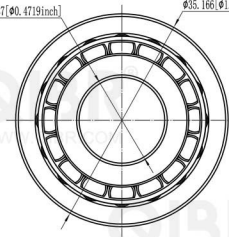

QIBR®
WWW.QIBR.COM

WWW.QIBR.COM

Ø11.987 [Ø0.4719inch]

Ø35.166 [Ø1.3845inch]

10.785 [0.4246inch]

QIBR®
BEARINGS

LUOYANG QIBR BEARING CO., LTD
<http://www.QIBR.com>

TAPERED ROLLER
BEARING

PART
NUMBER
QA2047-A2126-B