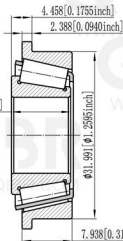

QIBR®
WWW.QIBR.COM

WWW.QIBR.COM

Ø11.987 [Ø0.4719inch]

Ø35.166 [Ø1.3845inch]

10.785 [0.4246inch]

QIBR®
BEARINGS

LUOYANG QIBR BEARING CO., LTD
<http://www.QIBR.com>

TAPERED ROLLER
BEARING

PART
NUMBER
QA2047-A2126-B