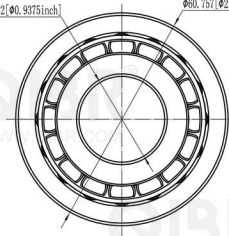

QIBR®
WWW.QIBR.COM

QIBR®
WWW.QIBR.COM

φ23.812 [φ0.9375inch]

φ60.757 [φ2.3920ch]

19.837 [0.7810inch]

7.463 [0.2938inch]
3.962 [0.1560inch]

φ56.896 [φ2.2400inch]

15.875 [0.625inch]

WWW.QIBR.COM

QIBR®
BEARINGS

LUOYANG QIBR BEARING CO., LTD
<http://www.QIBR.com>

TAPERED ROLLER
BEARING

PART
NUMBER Q1779-1729-B