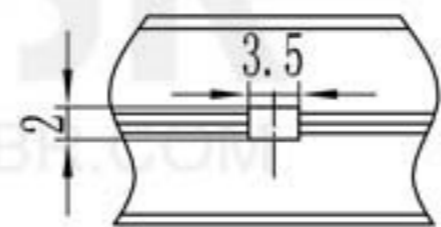

OIL HOLE DETAILS

| | | | |
|--------------------------------------|--|--|--|
| QIBR [®] BEARINGS | | LUOYANG QIBR BEARING CO., LTD http://www.QIBR.com | |
| CROSS ROLLER BEARING | | PART NUMBER QRE25025UU | |