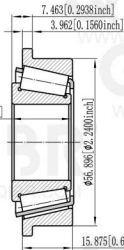

QIBR®
WWW.QIBR.COM

QIBR®
WWW.QIBR.COM

φ22.225[φ0.875inch]

φ60.757[φ2.3920ch]

19.837[0.781inch]

7.463[0.2938inch]

3.962[0.1560inch]

φ56.896[φ2.2400inch]

15.875[0.625inch]

WWW.QIBR.COM

QIBR®
BEARINGS

LUOYANG QIBR BEARING CO., LTD
<http://www.QIBR.com>

TAPERED ROLLER
BEARING

PART
NUMBER Q1755-1729-B