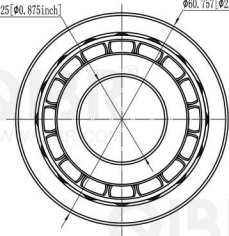

QIBR®
WWW.QIBR.COM

QIBR®
WWW.QIBR.COM

φ22.225[φ0.875inch]

φ60.757[φ2.3920ch]

19.837[0.781inch]

7.463[0.2938inch]

3.962[0.1560inch]

φ56.896[φ2.2400inch]

15.875[0.625inch]

WWW.QIBR.COM

QIBR®
BEARINGS

LUOYANG QIBR BEARING CO., LTD
<http://www.QIBR.com>

TAPERED ROLLER
BEARING

PART
NUMBER Q1755-1729-B