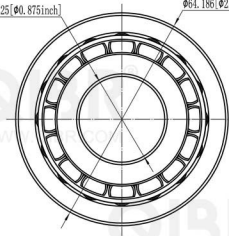

QIBR®
WWW.QIBR.COM

QIBR®
WWW.QIBR.COM

φ22.225 [φ0.875inch]

φ64.186 [φ2.5270inch]

7.938 [0.3125inch]

3.967 [0.1562inch]

19.355 [0.762inch]

φ60.325 [φ2.3750inch]

15.875 [0.625inch]

WWW.QIBR.COM

QIBR®
BEARINGS

LUOYANG QIBR BEARING CO., LTD
<http://www.QIBR.com>

TAPERED ROLLER
BEARING

PART
NUMBER Q1975-1931-B