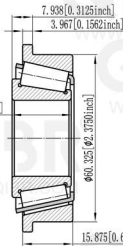

QIBR®
WWW.QIBR.COM

QIBR®
WWW.QIBR.COM

φ22.225 [φ0.875inch]

φ64.186 [φ2.5270inch]

7.938 [0.3125inch]

3.967 [0.1562inch]

19.355 [0.762inch]

φ60.325 [φ2.3750inch]

15.875 [0.625inch]

WWW.QIBR.COM

QIBR®
BEARINGS

LUOYANG QIBR BEARING CO., LTD
<http://www.QIBR.com>

TAPERED ROLLER
BEARING

PART
NUMBER Q1975-1931-B