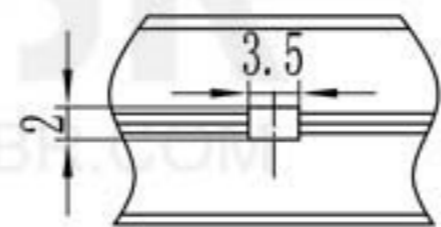

OIL HOLE DETAILS

| | | | |
|-------------------------------------|--|--|----------|
| QIBR[®] BEARINGS | | LUOYANG QIBR BEARING CO., LTD http://www.QIBR.com | |
| CROSS ROLLER BEARING | | PART NUMBER | QRE18025 |