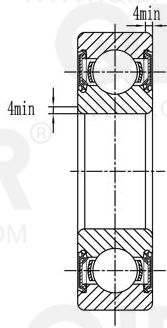

QIBR®
WWW.QIBR.COM

QIBR®
WWW.QIBR.COM

QIBR®
WWW.QIBR.COM

QIBR®
BEARINGS

LUOYANG QIBR BEARING CO., LTD
<http://www.QIBR.com>

Deep Groove Ball Bearing

PART
NUMBER 16060 2RS