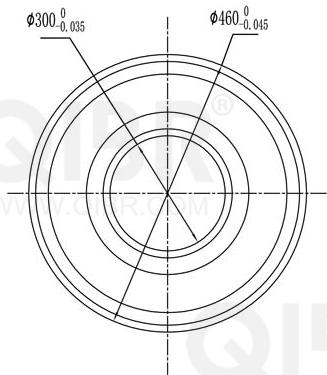

QIBR®
WWW.QIBR.COM

QIBR®
WWW.QIBR.COM

QIBR®
WWW.QIBR.COM

QIBR®
BEARINGS

LUOYANG QIBR BEARING CO., LTD
<http://www.QIBR.com>

Deep Groove Ball Bearing

PART
NUMBER 16060 2RS