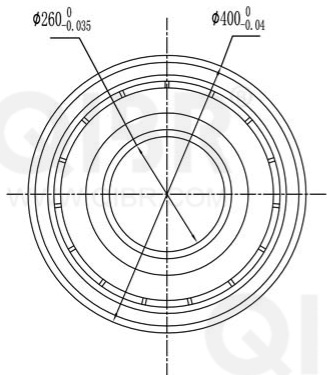

QIBR®
WWW.QIBR.COM

QIBR®
WWW.QIBR.COM

QIBR®
WWW.QIBR.COM

QIBR®
BEARINGS

LUOYANG QIBR BEARING CO., LTD
<http://www.QIBR.com>

Deep Groove Ball Bearing

PART
NUMBER 16052ZZ