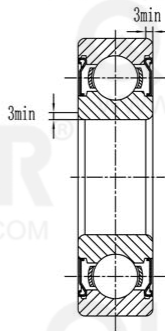

QIBR®
WWW.QIBR.COM

QIBR®
WWW.QIBR.COM

QIBR®
WWW.QIBR.COM

QIBR®
BEARINGS

LUOYANG QIBR BEARING CO., LTD
<http://www.QIBR.com>

Deep Groove Ball Bearing

PART
NUMBER 16052ZZ