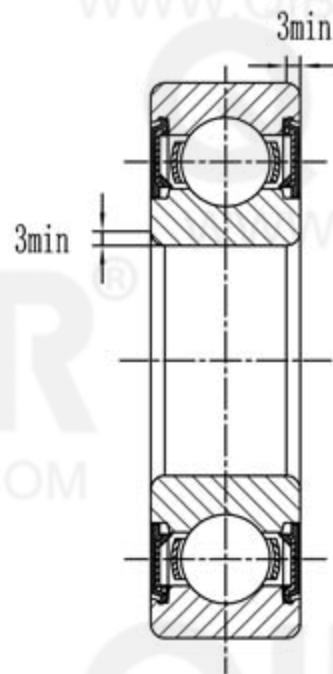

QIBR®
WWW.QIBR.COM

QIBR®
WWW.QIBR.COM

QIBR®
WWW.QIBR.COM

QIBR®
BEARINGS

LUOYANG QIBR BEARING CO., LTD
<http://www.QIBR.com>

Deep Groove Ball Bearing

PART
NUMBER 16052 2RZ