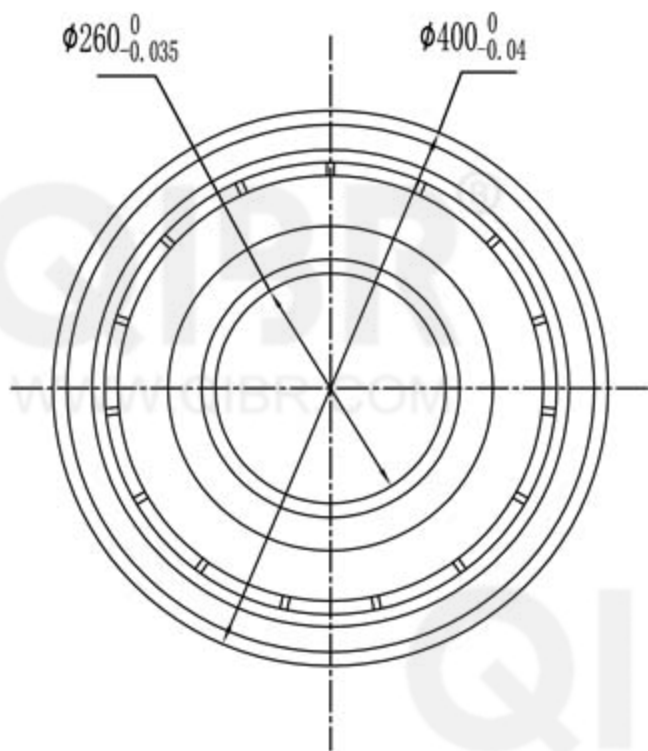

QIBR®
WWW.QIBR.COM

QIBR®
WWW.QIBR.COM

QIBR®
WWW.QIBR.COM

QIBR®
BEARINGS

LUOYANG QIBR BEARING CO., LTD
<http://www.QIBR.com>

Deep Groove Ball Bearing

PART
NUMBER 16052 2RZ