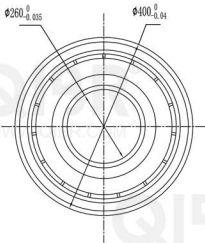

QIBR®  
WWW.QIBR.COM

QIBR®  
WWW.QIBR.COM

QIBR®  
WWW.QIBR.COM

QIBR®  
BEARINGS

LUOYANG QIBR BEARING CO., LTD  
<http://www.QIBR.com>

Deep Groove Ball Bearing

PART  
NUMBER 16052