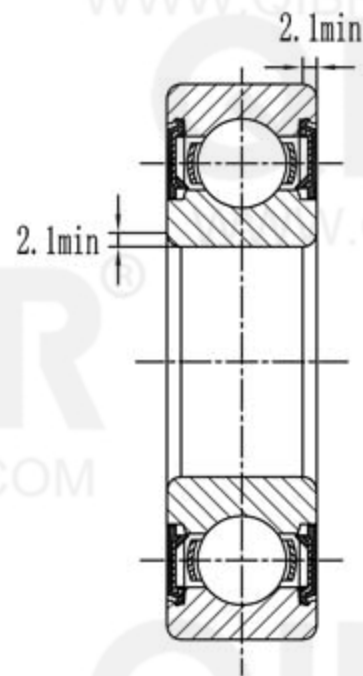

QIBR®  
WWW.QIBR.COM

QIBR®  
WWW.QIBR.COM

QIBR®  
BEARINGS

LUOYANG QIBR BEARING CO., LTD  
<http://www.QIBR.com>

Deep Groove Ball Bearing

PART  
NUMBER 16048 2RZ