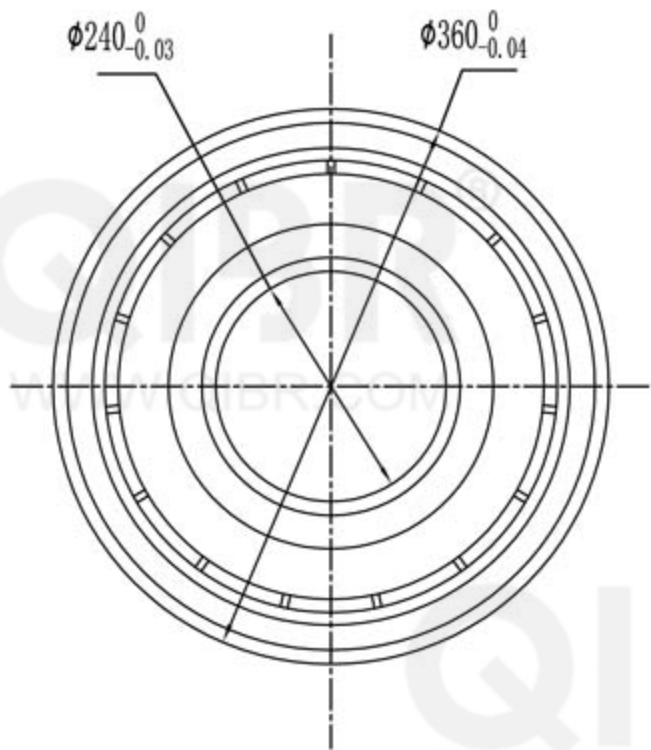

QIBR®  
WWW.QIBR.COM

QIBR®  
WWW.QIBR.COM

QIBR®  
BEARINGS

LUOYANG QIBR BEARING CO., LTD  
<http://www.QIBR.com>

Deep Groove Ball Bearing

PART  
NUMBER 16048 2RZ