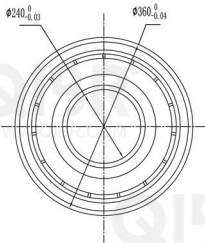

QIBR®
WWW.QIBR.COM

QIBR®
WWW.QIBR.COM

QIBR®
WWW.QIBR.COM

WWW.QIBR.COM

QIBR®
BEARINGS

LUOYANG QIBR BEARING CO., LTD
<http://www.QIBR.com>

Deep Groove Ball Bearing

PART
NUMBER 16048