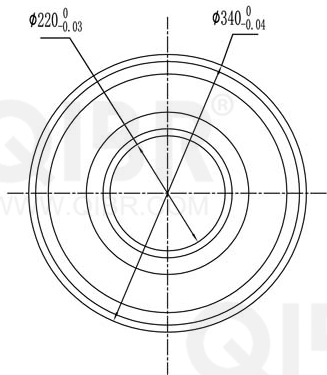

QIBR®  
WWW.QIBR.COM

QIBR®  
WWW.QIBR.COM

QIBR®  
WWW.QIBR.COM

QIBR®  
BEARINGS

LUOYANG QIBR BEARING CO., LTD  
<http://www.QIBR.com>

Deep Groove Ball Bearing

PART NUMBER  
16044 2RS