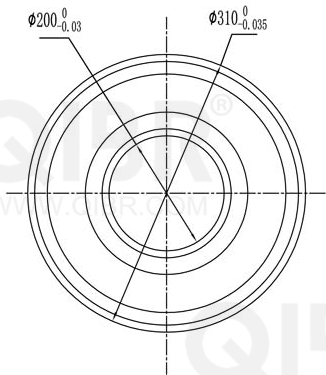

QIBR®
WWW.QIBR.COM

QIBR®
WWW.QIBR.COM

QIBR®
WWW.QIBR.COM

QIBR®
BEARINGS

LUOYANG QIBR BEARING CO., LTD
<http://www.QIBR.com>

Deep Groove Ball Bearing

PART
NUMBER 16040 2RS