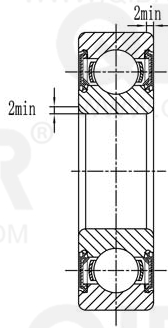

QIBR®
WWW.QIBR.COM

QIBR®
WWW.QIBR.COM

QIBR®
WWW.QIBR.COM

QIBR®
BEARINGS

LUOYANG QIBR BEARING CO., LTD
<http://www.QIBR.com>

Deep Groove Ball Bearing

PART
NUMBER 16040 2RS